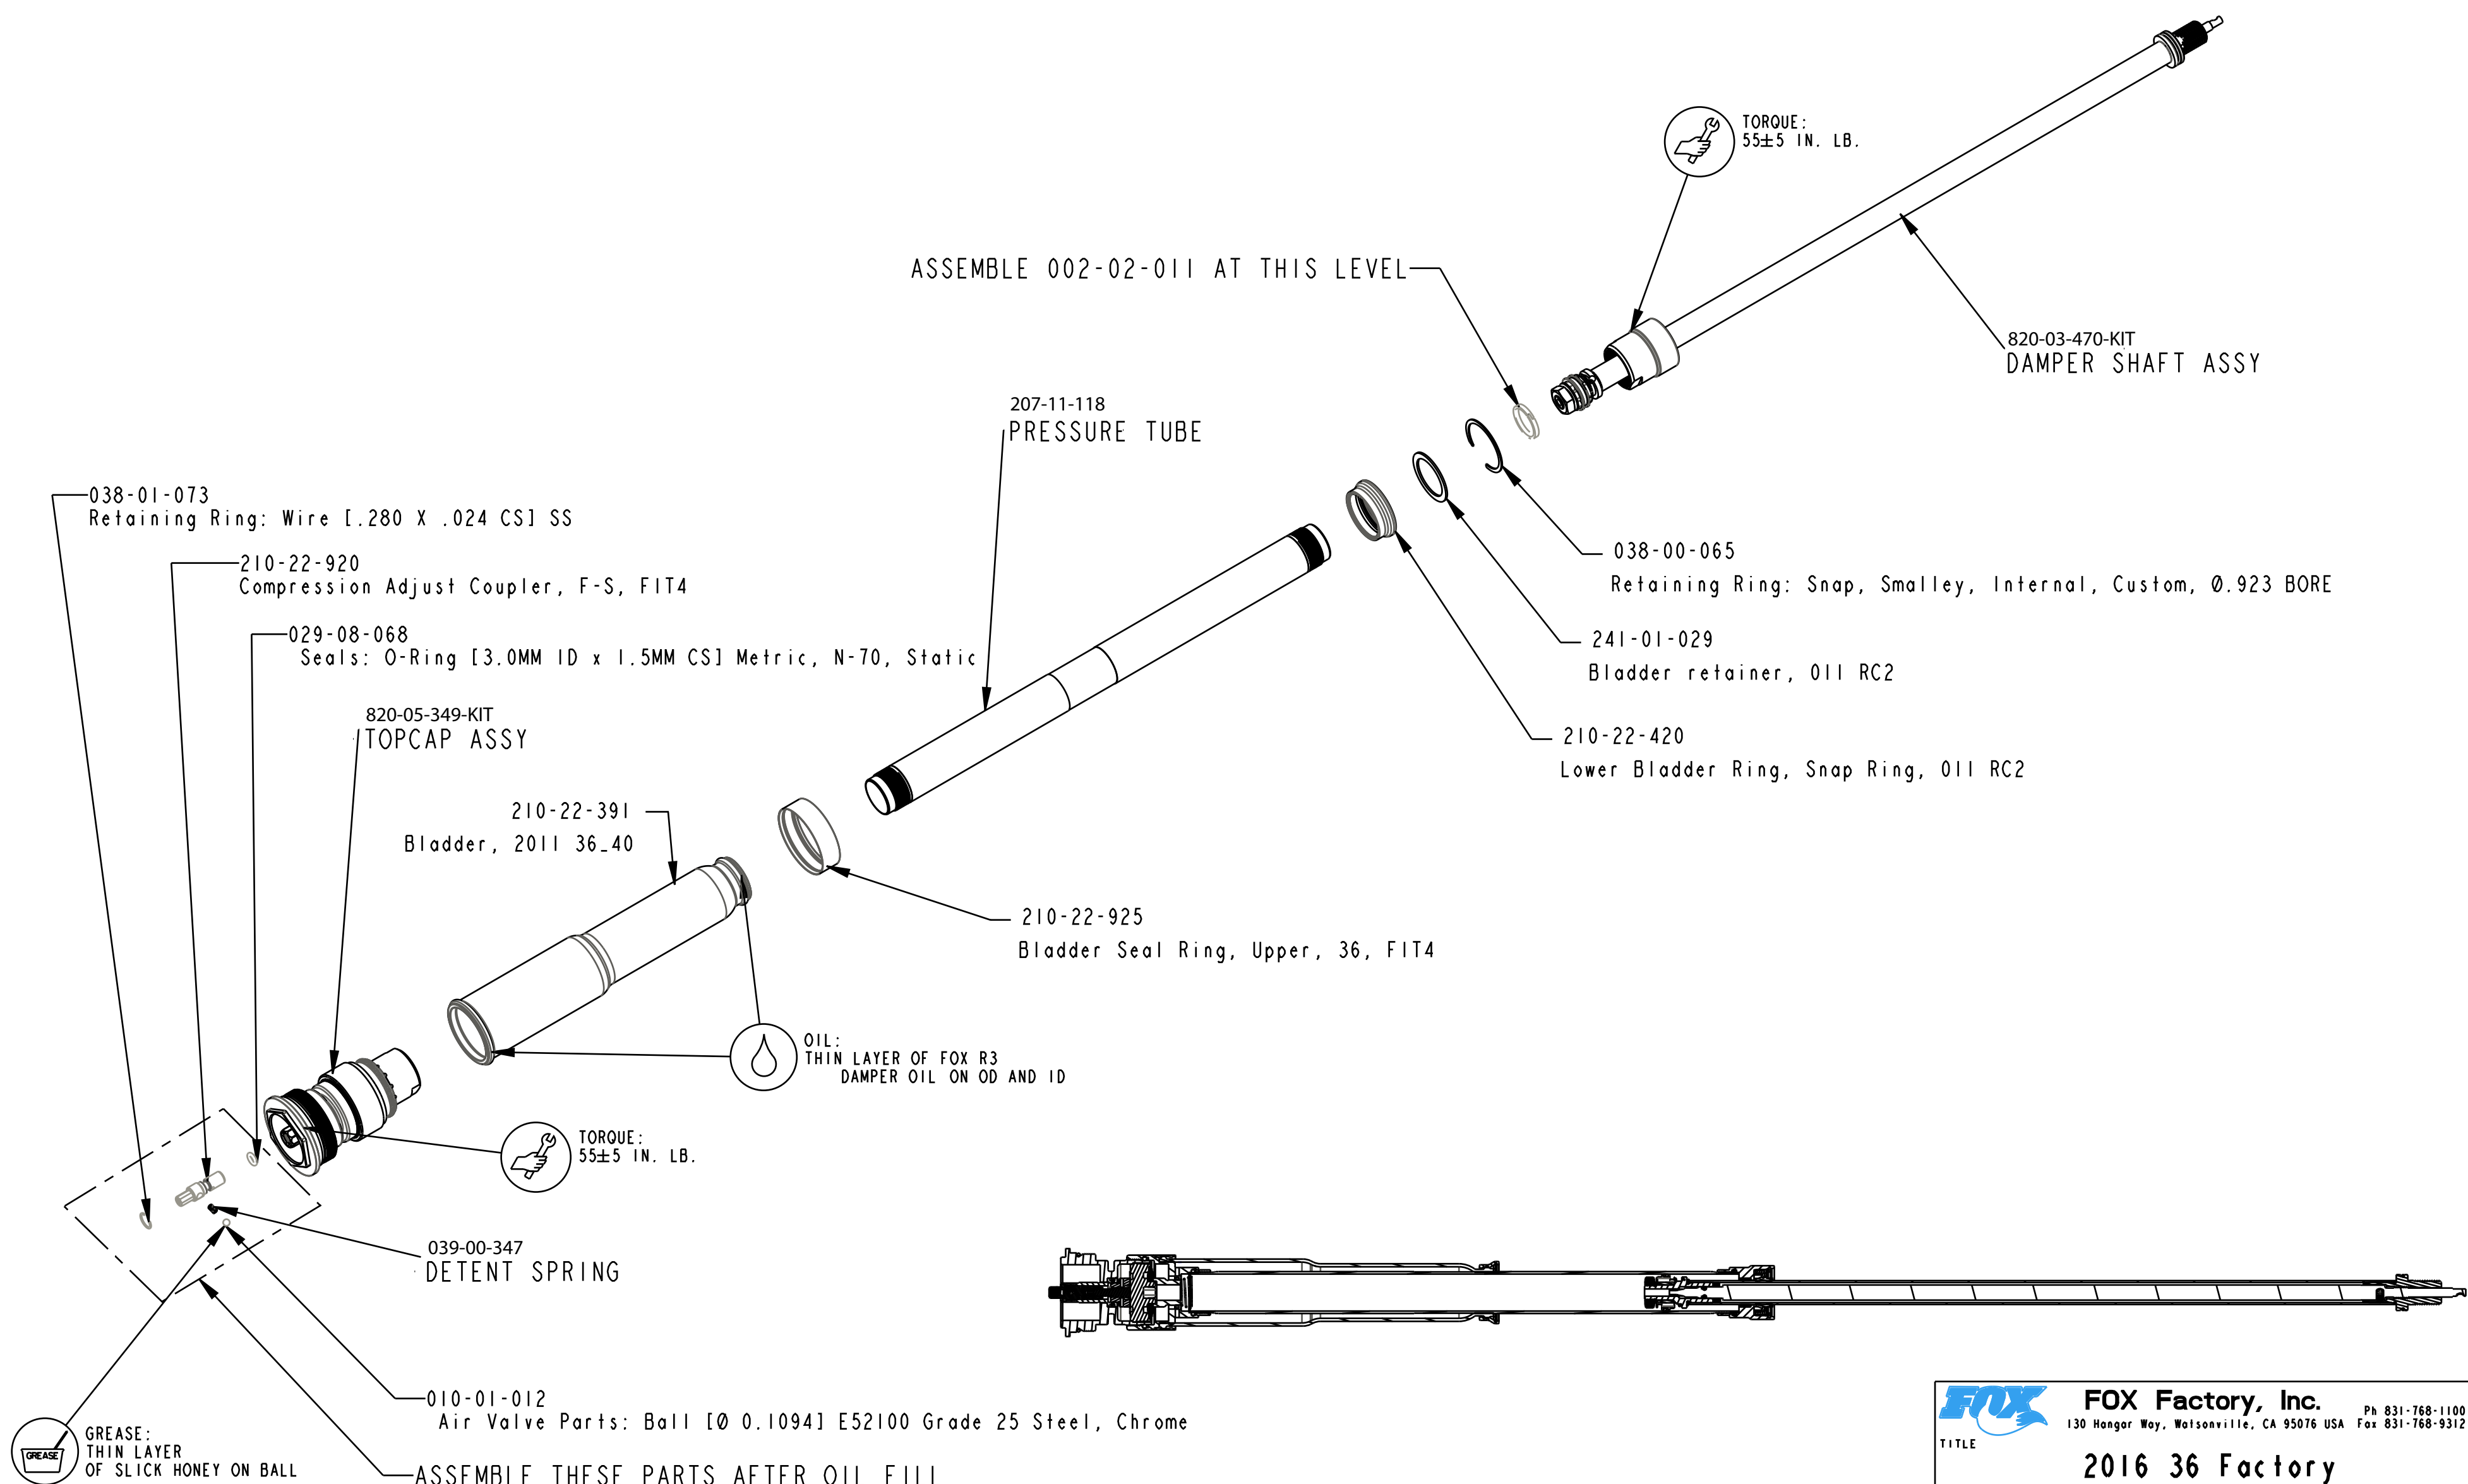

4

3

2

1

D

D

C

C

B

B

A

A

PROPRIETARY - THIS DOCUMENT CONTAINS CONFIDENTIAL, PROPRIETARY INFORMATION THAT IS FOX PROPERTY. DO NOT DISCLOSE TO OR DUPLICATE FOR OTHERS EXCEPT AS AUTHORIZED BY FOX.

FOX FOX Factory, Inc. Ph 831-768-1100
130 Hangar Way, Watsonville, CA 95076 USA Fax 831-768-9312

TITLE
2016 36 Factory Series FIT4 Cart Assy

SIZE DWG. NO.
C

PLOT SCALE 0.50:1 SHEET 1 OF 1